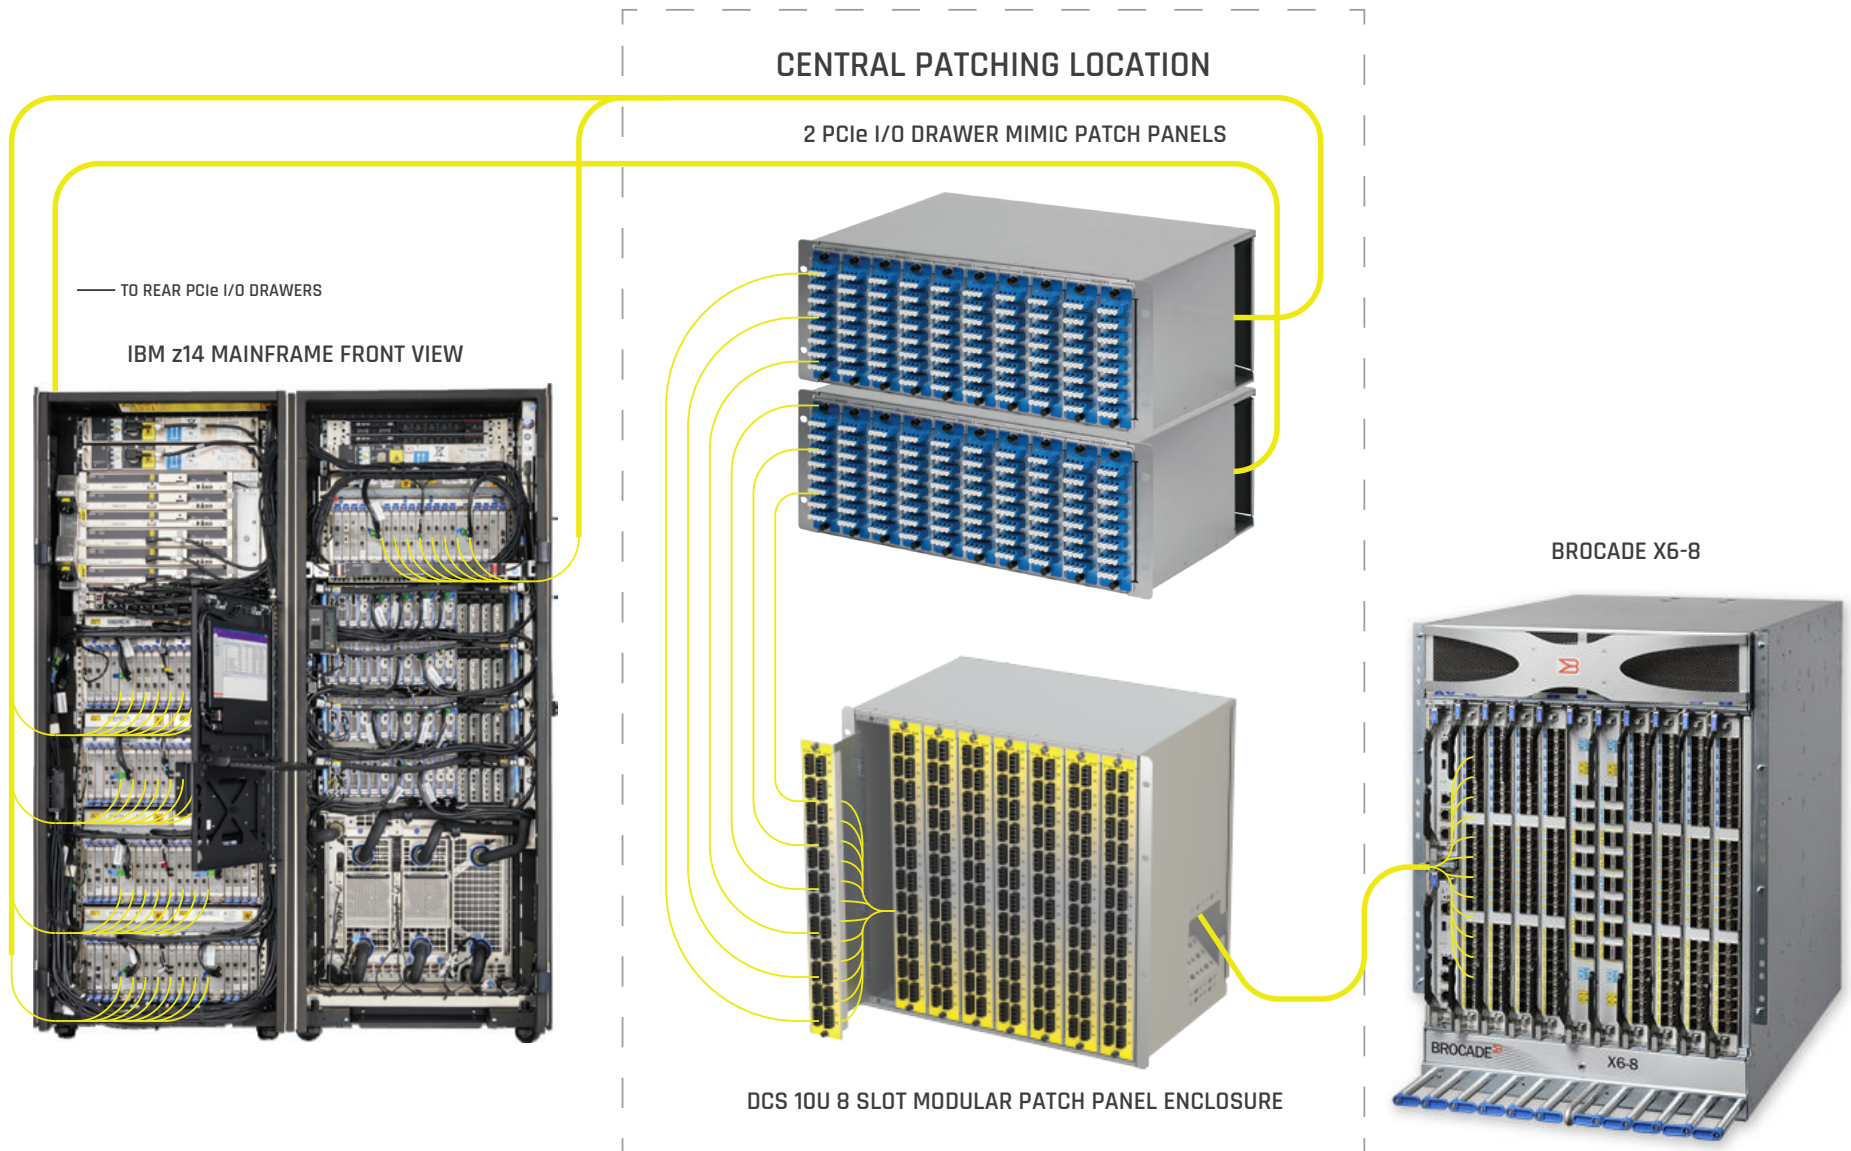

IBM® z14 PCIe I/O DRAWER FIBER MANAGEMENT SOLUTION

FIND OUT HOW DCS' CONNECTIVITY SOLUTIONS CAN IMPROVE YOUR COMPANY'S PERFORMANCE.

972-620-4997 | 1881 Valley View Lane, Dallas, Texas 75234 | salesupport@datacentersys.com | datacentersys.com